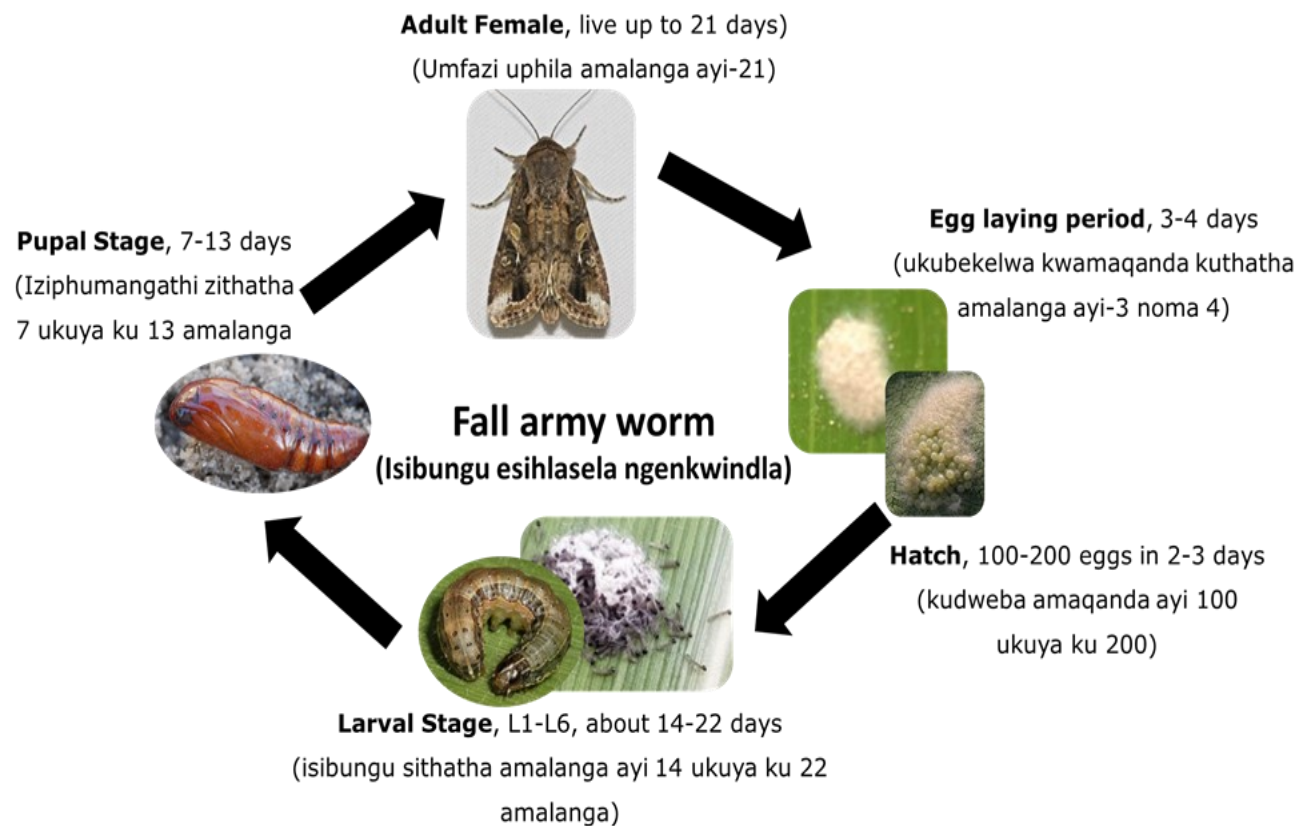

## The Fall Army Worm

### Identification of FAW

Larval head looks like a dragon fly face

Larval tail (8<sup>th</sup> Segment) has four dark spots in a square

- Monitor crops every two days
- Moths are grey or brown with irregular markings
- Moths can be seen at night in crop fields

### General Life Cycle

### Crops attacked

Maize, sorghum, wheat, barley, pasture grasses, cotton, potatoes, beans, ground nuts, soya, sunflower, sugar cane and vegetables (cabbage and pepper group).