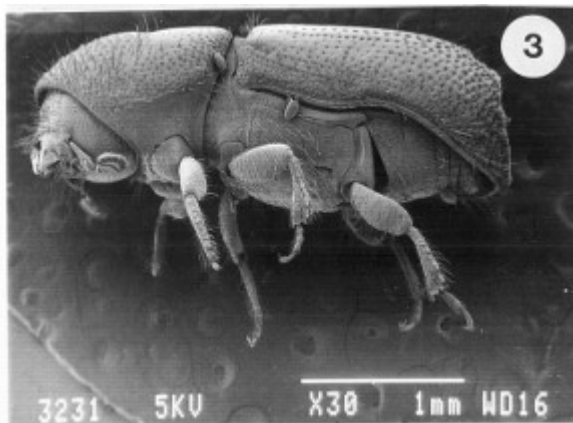

Mediterranean pine engraver beetle

Insect name: Mediterranean pine engraver beetle

Causal agents: *Orthotomicus erosus*

Trees affected: *Pinus* spp.

Feeding: Bark borer

Symptoms: Fish-bone shaped tunnels in the inner bark; dark brown beetles (3 mm) and small white larvae under bark; reddish frass in bark cracks; mostly on main trunk of tree

Orthotomicus erosus adult

Gallery of *Orthotomicus erosus*
under bark