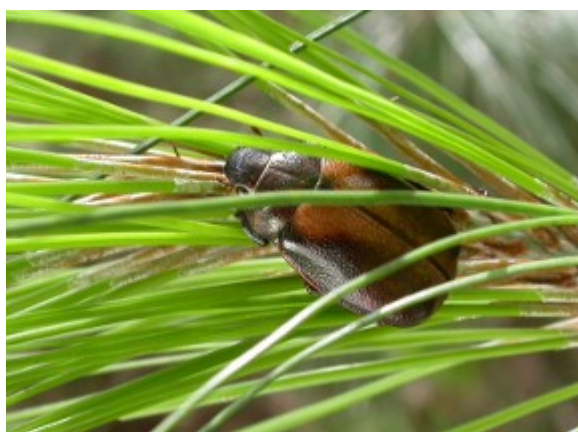

Wattle chafer

Insect name: Wattle chafer

Causal agents: *Hypopholis sommerii*

Trees affected: *Acacia* spp.
Pinus spp.

Feeding: Defoliator

Symptoms: Feeding on leaves; stunted growth; large (17-21 mm) beetles; beetles are light to dark brown with a dark brown head

Hypopholis on wattle

Hypopholis on pine